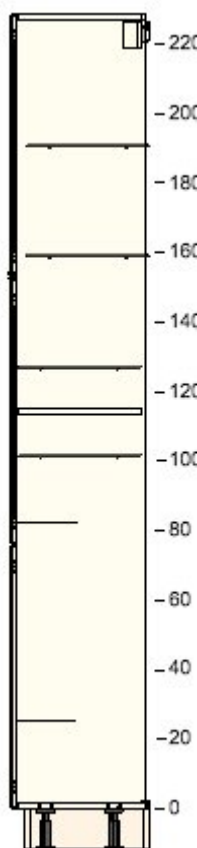

Project name
 Entertainment Center
Project number
 0001-0751-6050

Total Price:
\$1464.94

1

Price Quantity Total Price

60265436	SEKTION high cabinet frame white 18x14 3/4x90 "	\$80	1	\$80
70266548	GRIMSLÖV glass door off-white 18x30 "	\$80	2	\$160
20266536	GRIMSLÖV door off-white 18x30 "	\$60	1	\$60
80265529	UTRUSTA shelf white 18x14 3/4 "	\$6	1	\$6
00265613	UTRUSTA shelf glass 18x14 3/4 "	\$14	2	\$28
60204645	UTRUSTA hinge 125 °	\$6	3	\$18

2

50265390 SEKTION base cabinet frame white 30x14 3/4x30 "

\$44 1 \$44

30266550 GRIMSLÖV door off-white 15x30 "

\$48 2 \$96

50265535 UTRUSTA shelf white 30x14 3/4 "

\$10 1 \$10

60204645 UTRUSTA hinge 125 °

\$6 2 \$12

3

50265390 SEKTION base cabinet frame white 30x14 3/4x30 "

\$44 1 \$44

70266529 GRIMSLÖV drawer front off-white 30x15 "

\$35 2 \$70

80265671 MAXIMERA drawer, medium white 30x14 3/4 "

\$45 2 \$90

\$6 2 \$12

60265436 SEKTION high cabinet frame white 18x14 3/4x90 "

\$80 1 \$80

70266548 GRIMSLÖV glass door off-white 18x30 "

\$80 2 \$160

20266536 GRIMSLÖV door off-white 18x30 "

\$60 1 \$60

80265529 UTRUSTA shelf white 18x14 3/4 "