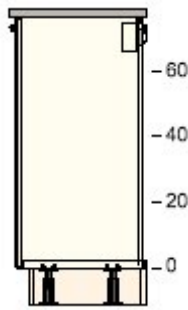

Project name
 Entertainment Center
Project number
 0001-0751-6050

Total Price:
\$1464.94

1

Price Quantity Total Price

60265436	SEKTION high cabinet frame white 18x14 3/4x90 "	\$80	1	\$80
70266548	GRIMSLÖV glass door off-white 18x30 "	\$80	2	\$160
20266536	GRIMSLÖV door off-white 18x30 "	\$60	1	\$60
80265529	UTRUSTA shelf white 18x14 3/4 "	\$6	1	\$6
00265613	UTRUSTA shelf glass 18x14 3/4 "	\$14	2	\$28
60204645	UTRUSTA hinge 125 °	\$6	3	\$18

2

50265390 SEKTION base cabinet frame white 30x14 3/4x30 "

\$44 1 \$44

30266550 GRIMSLÖV door off-white 15x30 "

\$48 2 \$96

50265535 UTRUSTA shelf white 30x14 3/4 "

\$10 1 \$10

60204645 UTRUSTA hinge 125 °

\$6 2 \$12

3

50265390 SEKTION base cabinet frame white 30x14 3/4x30 "

\$44 1 \$44

70266529 GRIMSLÖV drawer front off-white 30x15 "

\$35 2 \$70

80265671 MAXIMERA drawer, medium white 30x14 3/4 "

\$45 2 \$90